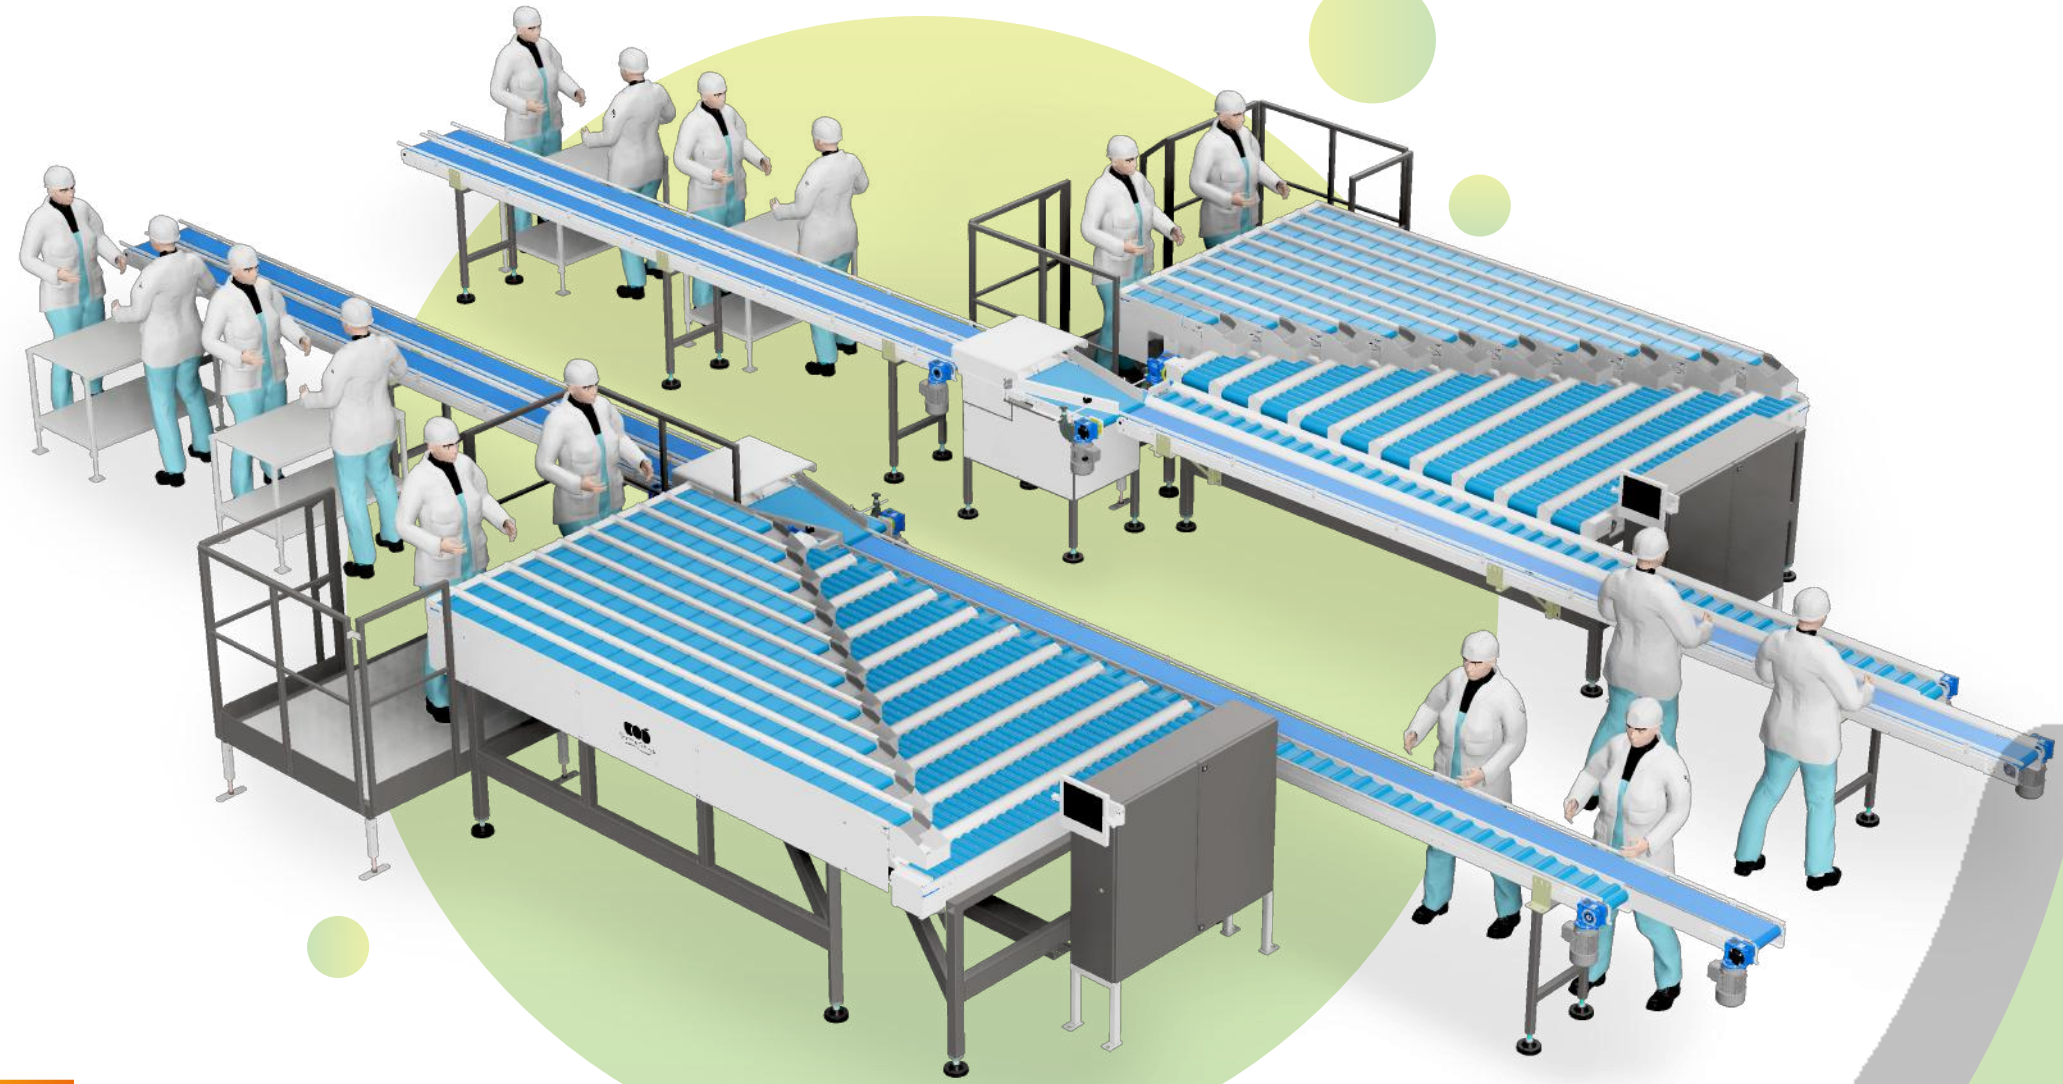

Tomato on the Vine Weighing Line

CP810 VW-5

Combination Weighing Machine

CP810 VW-5 – Combination Weighing Machine

Principle based on pre weighing and finding the best possible weight

Suitable for

Vine tomatoes

Grapes

Ginger

Non rolling fruits

CP810 VW-5 – Combination Weighing Machine

High speed

Up to 120 pack/min
with two weighers

Labour saving

Up to 30%
less costs

CP810 VW-5 – Combination Weighing Machine

Gentle handling

Thanks to
low-drop height

Space saving in the warehouse

Linea di pesatura per modoro a grappolo

CP810 VW-5

Pesatrice combinata

CP810 VW-5 – Pesatrice combinata

Principio basato sulla pre-pesatura e ricerca della migliore combinazione di pesi possibile.

Suitable for

Pomodori a
grappolo

Uva

Zenzero

Prodotti che non
ruotano

CP810 VW-5 – Pesatrice combinata

Alta velocità